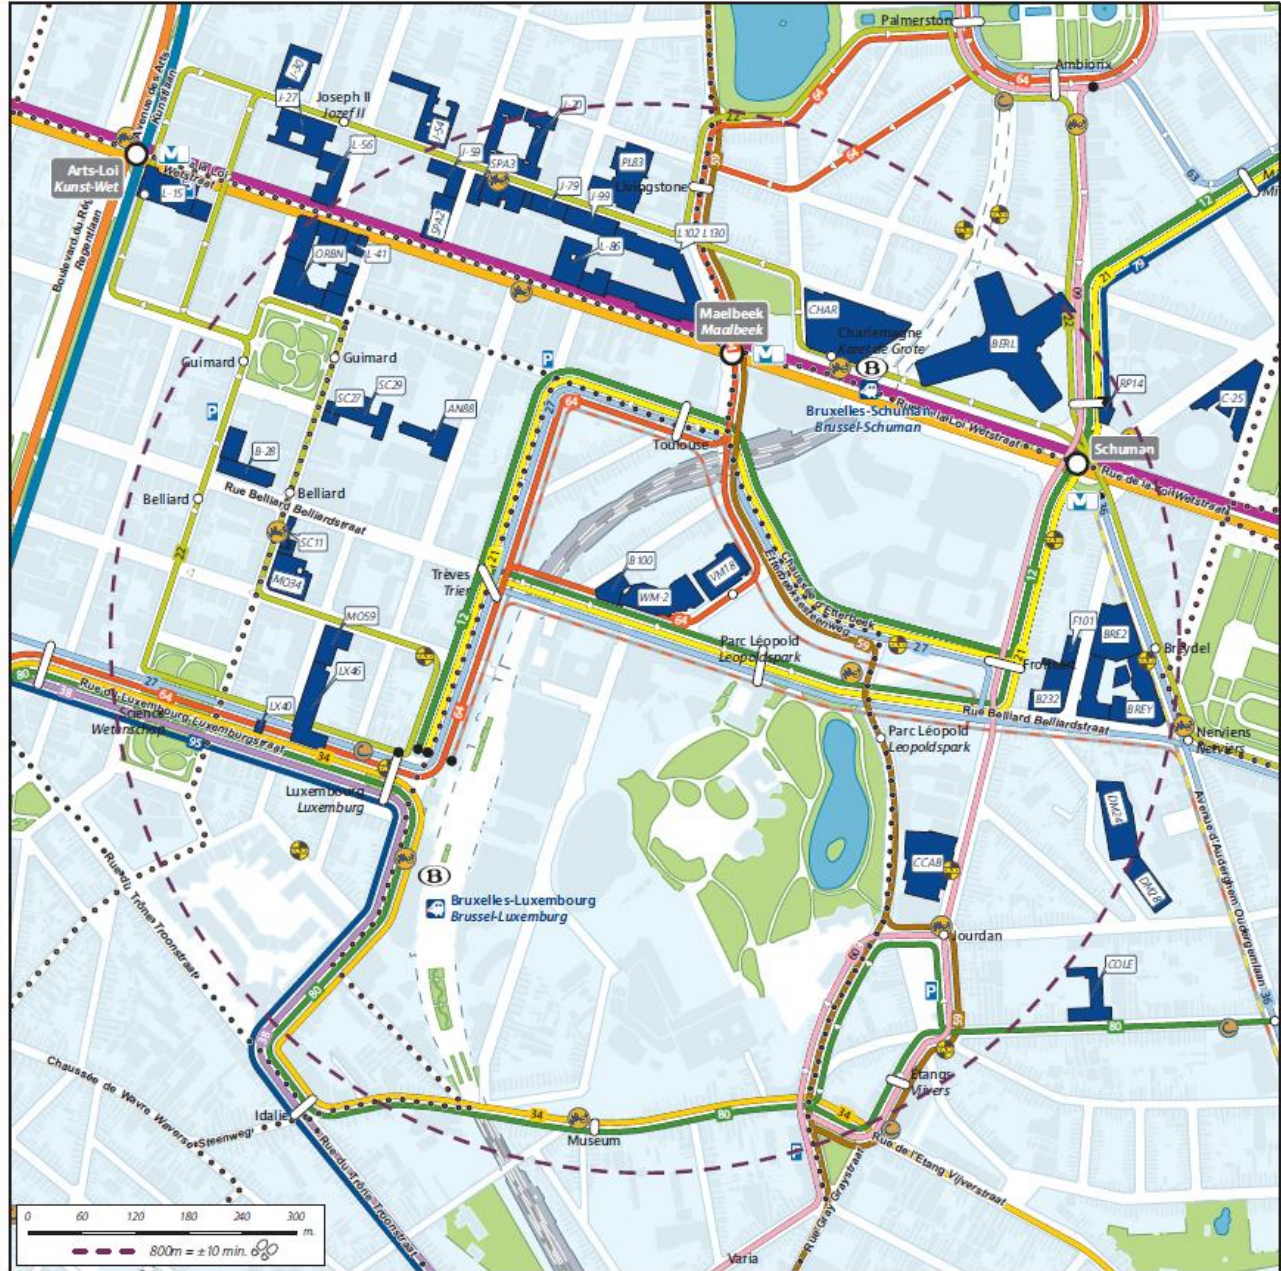

- M Schuman 15 18
- M 1 5 B 12 21 22 36 60 79
- B 134 136
- Nerviens / Nerviers
- B 22 27 36
- TEC E

Voir détail sur la fiche d'accessibilité
For further details see overleaf

Légende - Key

- ○ Itinéraire cyclable
  Cycle route
- P Vélo Parking vélos
  Cycle park
- P Auto Parking auto
  Car park
- Taxis
- Cambio - Voiture Partagée
  Cambio - Carsharing
- Villorl
- Points de vente
  Sales points

bruxellesmobilité
mobiëlbrussel

Cartographie STIB-DOT
Cartography STIB-DOT