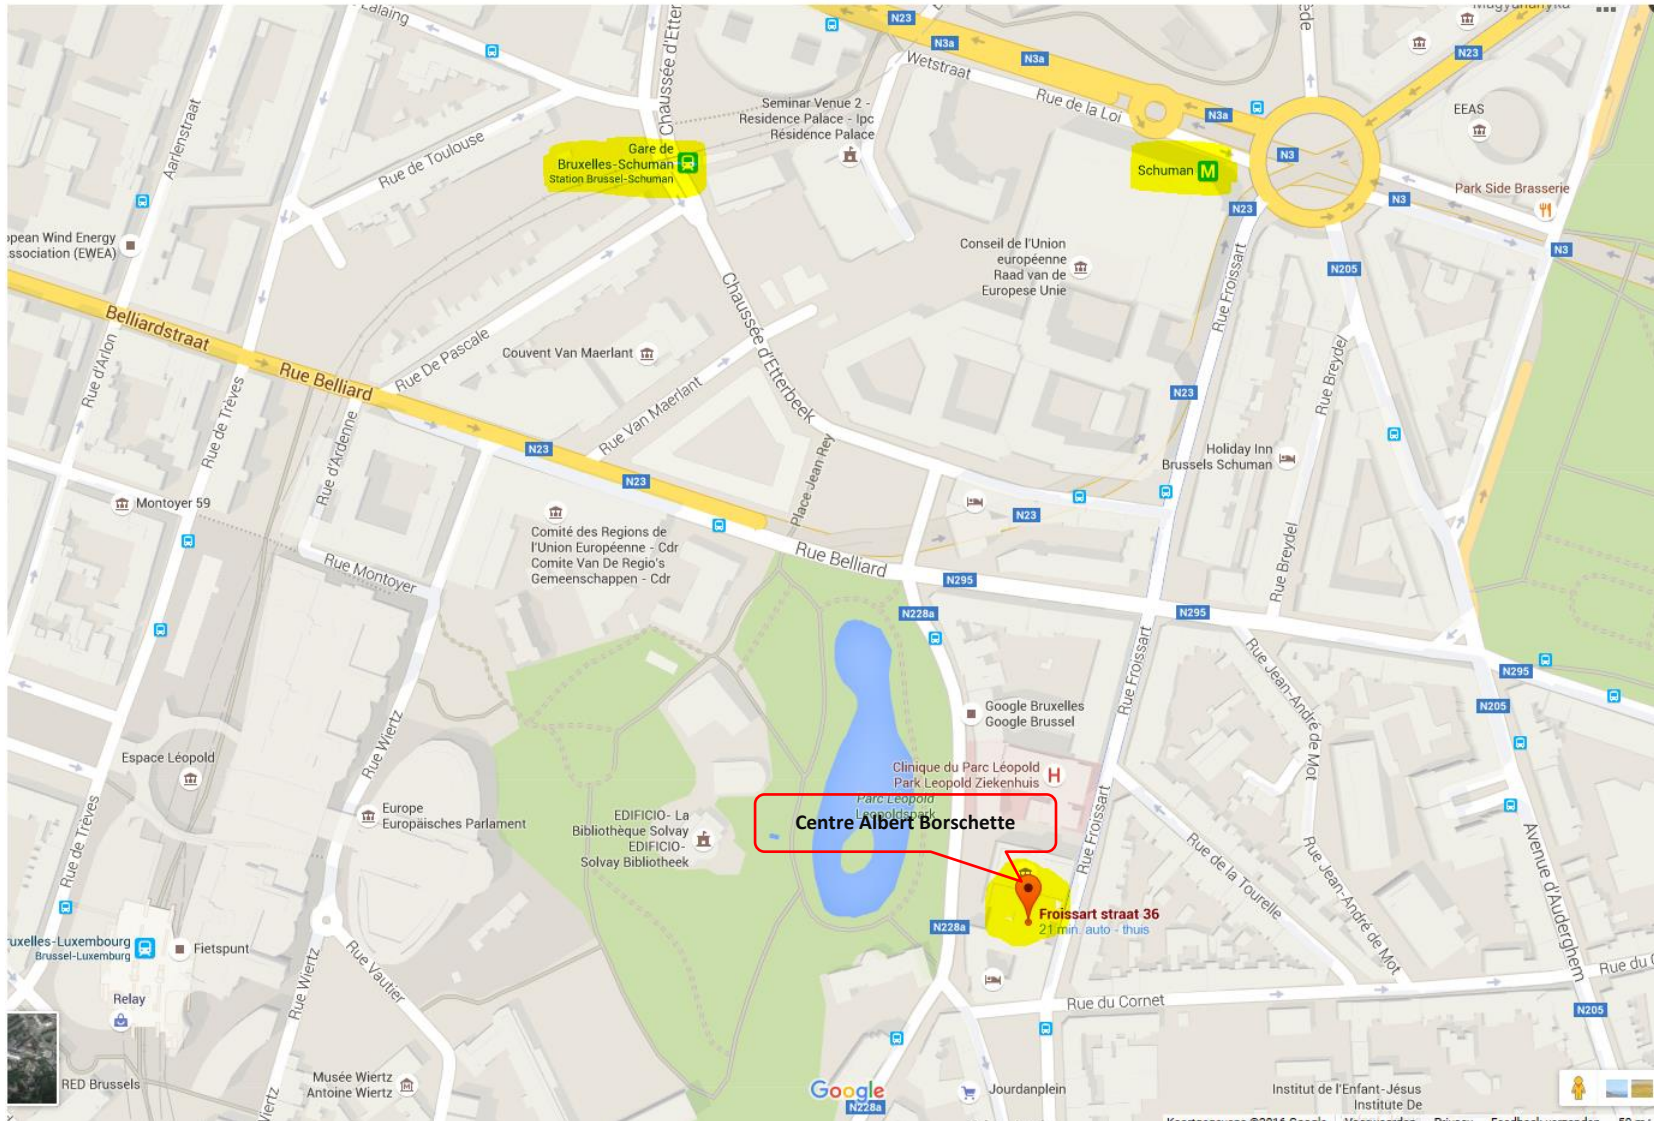

Centre Albert Borschette is located at **Rue Froissart 36, Brussels**. The easiest way to get to the venue is to get to Schuman metro or train station and walk to the venue (approx. 6 min.). Please see the map below. To get to Schuman area please see page 2 and 3.